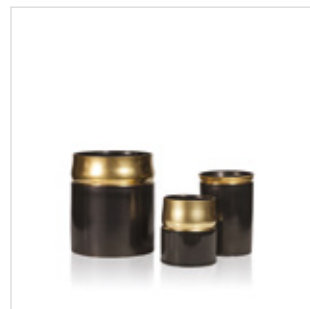

GENTIL

VASES