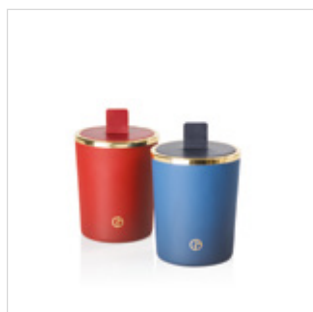

GLEE

HACK

HACK

HOLA

MABEL

MERCI

DECORATIVE LIGHTS

FRAMES