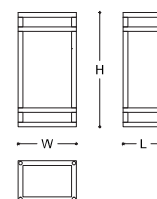

DIMENSIONS

15x10,5x30h cm - Inch 5.9x4.1x11.8h

CODE: 048693 UP019 C0010

FINISHES

SMOKED GOLD