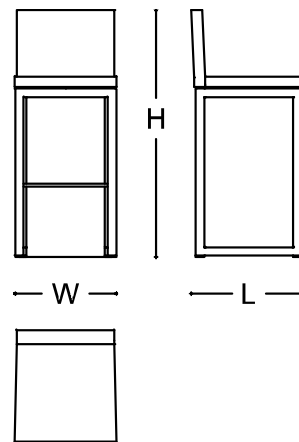

 ARMANI / CASA

BAR

Tall stool

BAR

DESCRIPTION

Tall stool with metal structure, perfect for breakfast corners in the kitchen or bar areas in the living room. Upholstery available in all suitable Armani/Casa fabrics or Soft Touch Leathers in collection. Available in two heights.

MADE IN ITALY

DIMENSIONS

LOW: 42 x 47 x 93h cm - Inch 16,5 x 18,5 x 36,6h
SH: 65 cm - Inch 25.6

TALL: 42 x 47 x 103h cm - Inch 16,5 x 18,5 x 40,5h
SH: 75 cm - Inch 29.5

FINISHES

Satin Black Nickel

BAR

TECHNICAL INFORMATION