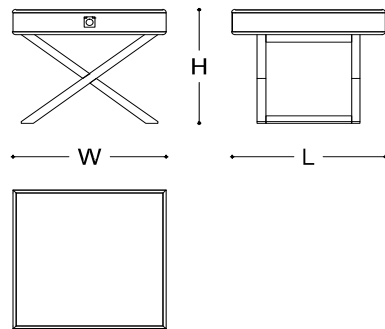

 ARMANI / CASA

DAMASIO

Bedside Table

DAMASIO

DESCRIPTION

Bedside table with x-shaped legs that support a square storage unit with rounded corners and one drawer. The oak version features legs in solid wood, while the others have legs and top profiles in metal.

MADE IN ITALY.

DIMENSIONS

55 x 55 x 45 h cm - Inch 21.7 x 21.7 x 17.7 h

FINISHES

Black Straw Marquetry /
Satin Natural Brass

Bown Mahogany /
Satin Natural Brass

Brushed Brown Oak

TECHNICAL INFORMATION

Top and Drawer Front

MDF panels veneered with wood, depending on the version (*Entandophragma utile*, *Quercus petraea*) / finished with straw marquetry.

Drawer Structure

Multilayer panel veneered with wood, depending on the version (*Entandophragma utile*, *Quercus petraea*).