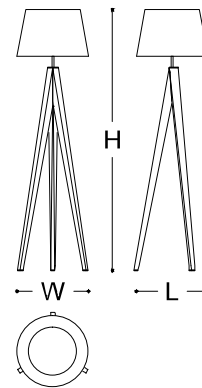

 ARMANI / CASA

EMME
Floor lamp

EMME

DESCRIPTION

Floor lamp with variable height, adjustable through a telescopic system with a blocking ring. Wooden structure, with upper stem and details in metal. Truncated pyramid lampshade in white, grey or ecru fabric.

Like all Armani/Casa lamps, Emme requires a power supply box (to be bought separately) to work.

MADE IN ITALY

DIMENSIONS

Ø 53 x 191 h cm - Inch Ø 20.9 x 75.2 h

FINISHES

Black Maple /
Glossy Natural Brass

Vintage Brown Oak /
Glossy Natural Brass

TECHNICAL INFORMATION

Base and Stem

Solid wood, depending on verion (*Acer genus*, *Quercus petrae*).

Lamp shade

As in collection.

Metallic Components

Galvanized brass.

Finishing and painting cycle