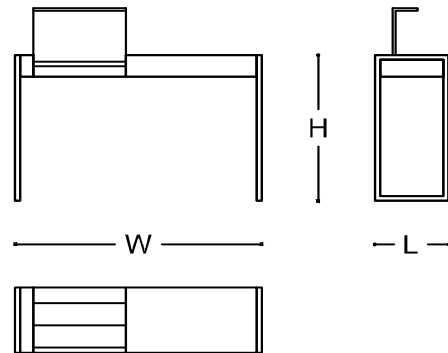

ARMANI / CASA

EVANS

Console

EVANS

DESCRIPTION

The Evans console features a hidden storage compartment closed by a flap door. Available in one size only, this console is made of a suspended central element and two built-in flush legs in metal with square section placed on the sides. The hidden compartment has no exposed hinges to be almost invisible, and features a slow closing system.

MADE IN ITALY.

DIMENSIONS

120 x 36 x 80 h cm - Inch 47.2 x 14.2 x 31.5 h

FINISHES

Bronze Straw Marquetry /
Glossy NATural Brass

Technical Shagreen Fabric /
Satin NATural Brass

TECHNICAL INFORMATION

Structure