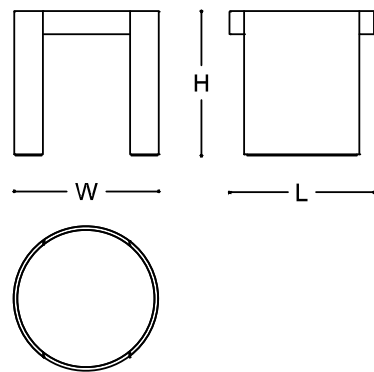

 ARMANI / CASA

GIO

Bedside table

GIO

DESCRIPTION

This bedside table recalls the classic Armani/Casa bridge shape, introducing a circular section. The top is upholstered with Parma technical fabric.

MADE IN ITALY.

DIMENSIONS

Ø 50x50h cm - Inch Ø 19.7x19.7h

FINISHES

Brushed Brown Oak /  
Parma Fabric (TX155 PLATINUM)

TECHNICAL INFORMATION

Main structure

Multilayer birch wood covered with oak (*Quercus robur*) veneer.

Drawer