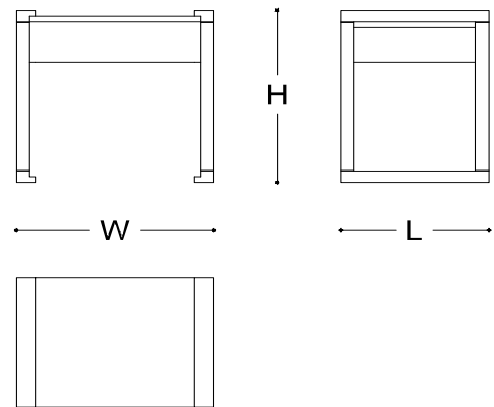

 ARMANI / CASA

LARRY

Small Table

LARRY

DESCRIPTION

Rectangular small table with light and minimal design. The double structure of the legs with C shape holds the upper shelf, where the drawer is positioned with an almost invisible system that creates a particular suspension effect. Drawer with inside in Canaletto Walnut and metal details in Satin Light Brass.

MADE IN ITALY.

DIMENSIONS

60 x 45 x 60 h cm - Inch 23.6 x 17.7 x 23.6 h

FINISHES

Canaletto Walnut /
Satin Light Brass

Forest Green Lacquer /
Satin Light Brass

TECHNICAL INFORMATION

Top and Drawer Structure