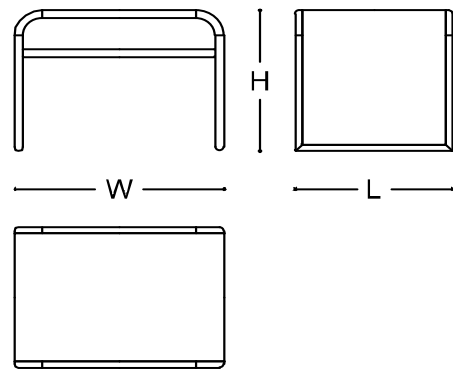

 ARMANI / CASA

MENEO

Bedside Table

MENEO

DESCRIPTION

Meneo is a bedside table conceived to match with the Morfeo bed. It features rounded edges and a single extractable shelf moving on a flat slide, refined with a back bar to prevent objects from falling.

MADE IN ITALY.

DIMENSIONS

60 x 45 x 45 h cm - Inch 23.6 x 17.7 x 17.7 h

FINISHES

Canaletto Walnut

Vintage Brown Oak /  
Technical Chinchilla Fabric