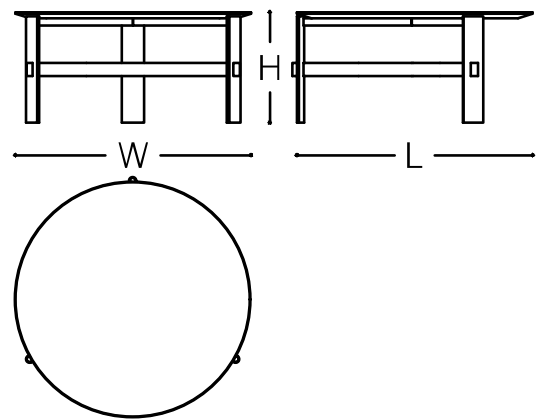

 ARMANI / CASA

NED
Dining table

NED

DESCRIPTION

Ned is a round table available in two sizes, for six or nine people. It features some distinctive details like the elliptical legs - in solid wood - close to the top edge and the horizontal bars joining them. The top is divided into three sections featuring Tamo veneer. The horizontal bars, which grant more stability to the whole structure, become also a decorative element since they are entirely covered with leather (cuoio).

MADE IN ITALY

DIMENSIONS

Ø 160 x 75 h cm - Inch Ø 62.9 x 29,5 h

Ø 200 x 75 h cm - Inch Ø 78.7 x 29,5 h

FINISHES

Fixed version

TOP

LEGS