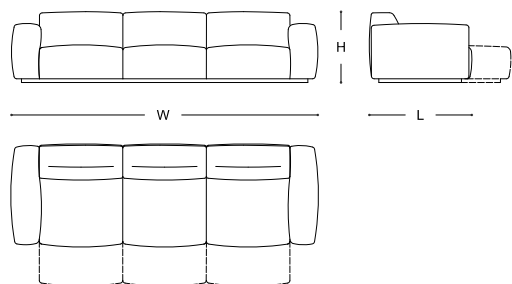

 ARMANI / CASA

OPEN

Modular sofa

OPEN

DESCRIPTION

Open recalls the neat aesthetics typical of Armani/Casa. Conceived to be classic yet contemporary pieces, all modules – corner and footrest excluded – of this sofa are available also with a sliding seat to become even more comfortable. A monolithic recessed base lifts the seat from the ground. Since all modules host one seat only, Open can be customized in many different ways to create linear or angular compositions, suitable for any living room. Upholstery available in all suitable fabrics or Soft Touch Leathers in collection. Covers in fabric are removable.

MADE IN ITALY.

DIMENSIONS

SINGLE ELEMENT (WITH OR WITHOUT SLIDING SEAT)

SEAT 80 CM: 80 x 110 x 75h cm – Inch 31.5 x 43.3 x 29.5h

SEAT 90 CM: 90 x 110 x 75h cm – Inch 35.4 x 43.3 x 29.5h

SEAT 100 CM: 100 x 110 x 75h cm – Inch 39.3 x 43.3 x 29.5h

LEFT / RIGHT ELEMENT (WITH OR WITHOUT SLIDING SEAT)

SEAT 80 CM: 110 x 110 x 75h cm – Inch 43.3 x 43.3 x 29.5

SEAT 90 CM: 120 x 110 x 75h cm – Inch 47.2 x 43.3 x 29.5h

SEAT 100 CM: 130 x 110 x 75h cm – Inch 51.1 x 43.3 x 29.5h

FOOTREST

SEAT 80 CM: 80 x 110 x 42h cm - Inch 31.4 x 43.3 x 16.5h

SEAT 90 CM: 90 x 110 x 42h cm - Inch 35.4 x 43.3 x 16.5h

SEAT 100 CM: 100 x 110 x 42h cm - Inch 39.3 x 43.3 x 16.5h

CORNER ELEMENT

110 x 110 x 75h cm – Inch 43.3 x 43.3 x 29.5h