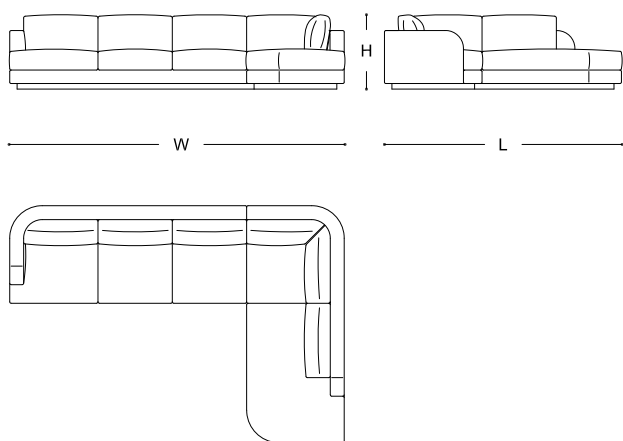

 ARMANI / CASA

ORSON

Modular sofa

ORSON

DESCRIPTION

Orson offers a wide variety of options, since it includes different freestanding pieces as well as a complete modular system. All elements are marked by sinuous lines. Upholstery available in all suitable fabrics or Soft Touch Leathers in collection. Covers in fabric are removable.

MADE IN ITALY.

DIMENSIONS

2 SEATS:

190x105x80h cm - Inch 74.8x41.3x31.4h

2 SEATS LARGE:

230x105x80h cm - Inch 90.5x41.3x31.4h

3 SEATS:

270x105x80h cm - Inch 106.2x41.3x31.4h

RIGHT/LEFT 2 SEATS ELEMENT:

175x110x80h cm - Inch 68.8x41.3x31.4h

RIGHT/LEFT 3 SEATS ELEMENT:

225x110x80h cm - Inch 88.5x41.3x31.4h

RIGHT/LEFT CHAISE-LONGUE:

105x255x80h cm - Inch 41.3x100.3x31.4h

SH: 44 cm - Inch 17.3