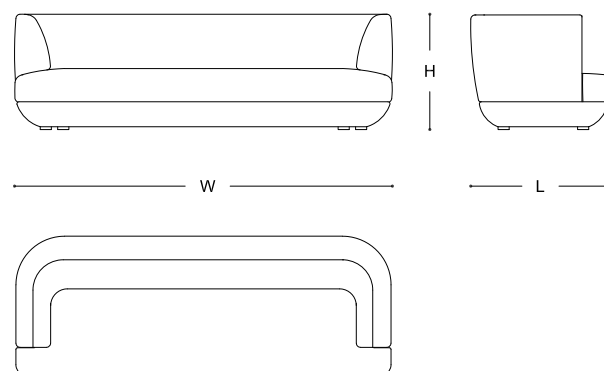

 ARMANI / CASA

OSIMO

Sofa

OSIMO

DESCRIPTION

The Osimo sofa stands out for its particular shape, featuring a high seatback that ends with imposing armrests to create a sort of alcove. All details are rounded. Due to its design, Osimo is a perfect stand-alone piece that can be placed together with different products, either matching the same curved volumes or contrasting with sharper lines. Upholstery available in all suitable Armani/Casa fabrics or Soft Touch Leathers in collection.

MADE IN ITALY.

DIMENSIONS

2 SEATS LARGE

230 x 100 x 83h cm

Inch 90.5 x 39.3 x 32.6h

3 SEATS

270 x 100 x 83h cm

Inch 106.2 x 39.3 x 32.6h

TECHNICAL INFORMATION

Base structure

Multilayer poplar wood with steel reinforcements on the seats.

Padding

Polyurethane foam at variable density, covered with a resin coating and fabric.

Maintenance and disposal