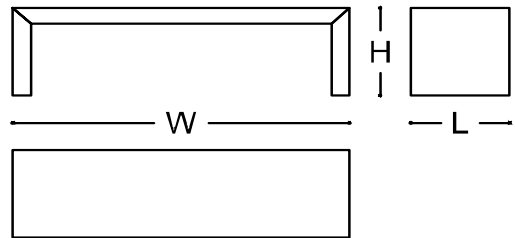

 ARMANI / CASA

SAN FRANCISCO

Small Table

DESCRIPTION

Set of low bridge consoles that can be used as coffee tables, made with very thick veneered panels.

MADE IN ITALY.

DIMENSIONS

100 x 44 x 44 h cm - Inch 39.4 x 17.3 x 17.3 h

150 x 44 x 44 h cm - Inch 59.1 x 17.3 x 17.3 h

200 x 44 x 44 h cm - Inch 78.7 x 17.3 x 17.3 h

FINISHES

Black Drafted Stucco

Mud Drafted Stucco

Black Maple

White Gold Drafted Stucco

Brushed Brown Oak