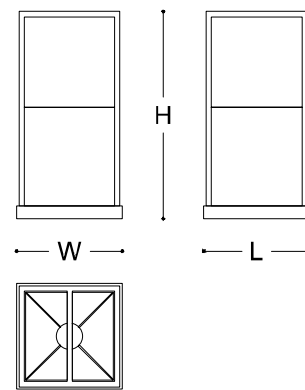

 ARMANI / CASA

DIOGENE

Table Lamp

DIOGENE

DESCRIPTION

Table lamp inspired to Eastern lanterns with structure in wood and metal. Available with the shade in black grid fabric.
Like all Armani/Casa lamps, Aurora requires a power supply box (to be bought separately) to work.

MADE IN ITALY

DIMENSIONS

24,5 x 24,5 x 48,5 h cm - Inch 9.7 x 9.7 x 19.1 h

FINISHES

Satin Black Nickel

DIOGENE

TECHNICAL INFORMATION

Base and Stem