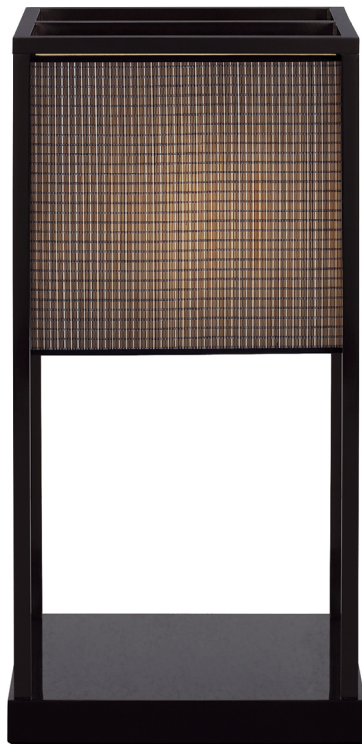

 ARMANI / CASA

DIOGENE

Table Lamp

DIOGENE

DESCRIPTION

Table lamp inspired to Eastern lanterns with structure in wood and metal. Available with the shade in black grid fabric.
Like all Armani/Casa lamps, Aurora requires a power supply box (to be bought separately) to work.

MADE IN ITALY

DIMENSIONS

24,5 x 24,5 x 48,5 h cm - Inch 9.7 x 9.7 x 19.1 h

FINISHES

Satin Black Nickel

DIOGENE

TECHNICAL INFORMATION

Base and Stem

MDF panel inside, finished with satinated black nickel iron.

Lamp shade

Interwoven wood fibers over parchment sheets.

Finishing and painting cycle

Metal treated with nitre elettrostatic solvent.

Lighting system