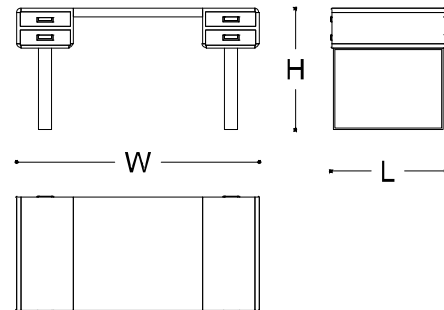

 ARMANI / CASA

EUCLIDE

Desk

EUCLIDE

DESCRIPTION

Euclide has a light look, thanks to its thin top and chests of drawers supported by only two metal ribbon legs. Euclide is designed to be used from both sides, since it has four drawers with traditional guide rails on each side. This desk is equally suitable for being used in a study or in a bedroom. The frames of the drawers are in solid wood.

MADE IN ITALY

DIMENSIONS

150x70x75h cm - Inch 59.1x27.6x29.5h

FINISHES

Black Maple

Black Painted Steel

TECHNICAL INFORMATION

Top and sides