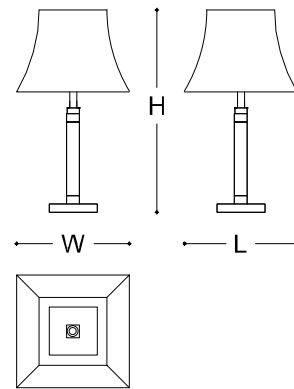

 ARMANI / CASA

CELEBRITY

Table Lamp

CELEBRITY

DESCRIPTION

Table lamp with variable height, adjustable through a telescopic system with a blocking ring. Wooden structure, with upper stem and details in metal. Pagoda lampshade in white, grey or ecru fabric. Like all Armani/Casa lamps, Celebrity requires a power supply box (to be bought separately) to work.

MADE IN ITALY

DIMENSIONS

40 x 40 x 67/90 h cm  
Inch 15.8 x 15.8 x 26.4 / 35.4 h

FINISHES

Shiny Santos Rosewod /  
Bronzed Brass

TECHNICAL INFORMATION

Base and Stem

MDF veneered with wood (*Machaerium scleroxylon*). Tube, inserts and ring in brass.