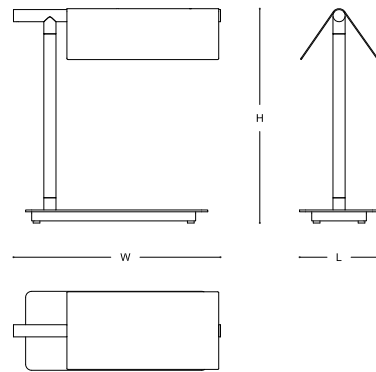

 ARMANI / CASA

NIGHT

Table lamp

NIGHT

DESCRIPTION

Reading table lamp with V-shaped shade. The whole structure is in brass with the shade and the stem covered with leather. The shade can be oriented and features an on/off switch integrated on the back. The intensity of the light can be adjusted. Like all Armani/Casa lamps, Night requires a power supply box (to be bought separately) to work.

MADE IN ITALY

DIMENSIONS

13x34x35h cm - Inch 5.1x13.3x13.7h

FINISHES

Dark Green Thin Leather /
Satin Light Brass

Dove Grey Thin Leather /
Satin Light Brass

NIGHT

TECHNICAL INFORMATION