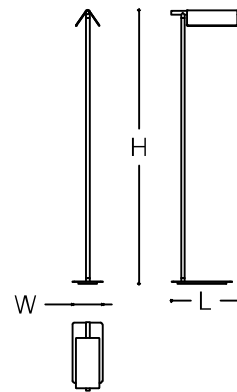

 ARMANI / CASA

NIGHT  
Floor Lamp

NIGHT

DESCRIPTION

Reading floor lamp with V-shaped shade. The whole structure is in brass with the shade and the stem covered with leather. The shade can be oriented and features an on/off switch integrated on the back. The intensity of the light can be adjusted.

Like all Armani/Casa lamps, Night requires a power supply box (to be bought separately) to work.

MADE IN ITALY

DIMENSIONS

36 x 16 x 145 h cm - Inch 14.1 x 6.2 x 57 h

FINISHES

Bronzed Brass /  
Dove Grey Murano Glass

Bronzed Brass /  
Dove Grey Murano Glass

TECHNICAL INFORMATION

Base

Black painted steel with galvanized steel sheet on top.

Stem

Galvanized steel, coveren in thin leather.

Lamp shade

Galvanized steel tubular and sheet, covered with thin cow leather.