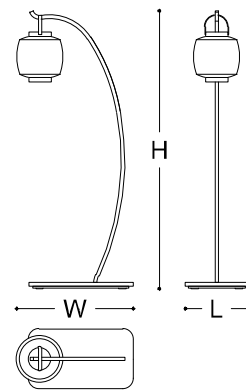

 ARMANI / CASA

JOLANDA

Floor lamp

JOLANDA

DESCRIPTION

Jolanda is a Murano lamp available both in the floor and table version, inspired by the shape of the traditional lanterns from the far east. The shade is completely hand made, following the ancient techniques of Murano glassmaking: a series of coloured matt glass rods are fused on a mass of white opal glass, in order to create streaks similar to those of a rock. After the process of tempering, the glass is worked by hand to get a matt finish. The lamp is illuminated by a led of 3000k to obtain a warm tone. The light is dimmable.

Like all Armani/Casa lamps, Jolanda requires a power supply box (to be bought separately) to work.

MADE IN ITALY

DIMENSIONS

42 x 78 x 186,5 h cm - Inch 16.5 x 30.7 x 73.4 h

FINISHES

Bronzed Brass /
Dove Grey Murano Glass

TECHNICAL INFORMATION

Base and Stem

Inner structure in steel, finished with brass.

Lamp shade

Murano glass.

Finishing and painting cycle

Metal treated with transparent nitre solvent.

Lighting system