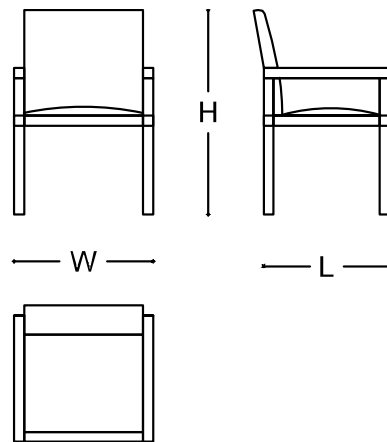

MADE IN ITALY

DIMENSIONS

55x53x81h cm - Inch 21.6x20.9x31.9h

SH: 42cm - Inch 16.5

FINISHES

Brushed Brown Oak

TECHNICAL INFORMATION

Seat