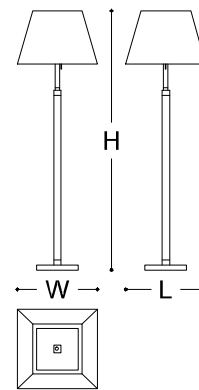

 ARMANI / CASA

CELEBRITY

Floor Lamp

CELEBRITY

DESCRIPTION

Floor lamp with variable height, adjustable through a telescopic system with a blocking ring. Wooden structure, with upper stem and details in metal. Truncated pyramid lampshade in white, grey or ecru fabric.

Like all Armani/Casa lamps, Celebrity requires a power supply box (to be bought separately) to work.

MADE IN ITALY

DIMENSIONS

45 x 45 x 142,5 / 189,5 h cm
Inch 17.7 x 17.7 x 56.1 / 74.6 h

FINISHES

Shiny Santos Rosewod /
Bronzed Brass

TECHNICAL INFORMATION

Base and Stem

MDF veneered with wood (*Machaerium scleroxylon*). Tube, inserts and ring in brass.

Lamp shade

Steel frame and fabric, paired with plastic material.

Finishing and painting cycle