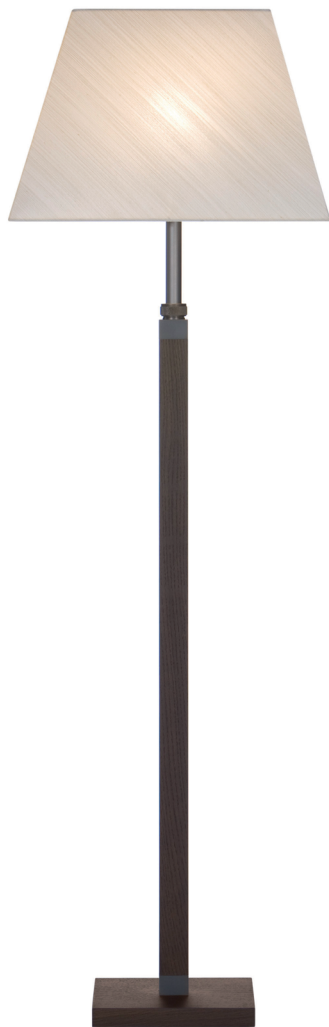

 ARMANI / CASA

CELEBRITY

Floor Lamp

CELEBRITY

DESCRIPTION

Floor lamp with variable height, adjustable through a telescopic system with a blocking ring. Wooden structure, with upper stem and details in metal. Truncated pyramid lampshade in white, grey or ecru fabric.

Like all Armani/Casa lamps, Celebrity requires a power supply box (to be bought separately) to work.

MADE IN ITALY

DIMENSIONS

45 x 45 x 142,5 / 189,5 h cm
Inch 17.7 x 17.7 x 56.1 / 74.6 h

FINISHES

Shiny Santos Rosewod /
Bronzed Brass

TECHNICAL INFORMATION

Base and Stem

MDF veneered with wood (*Machaerium scleroxylon*). Tube, inserts and ring in brass.

Lamp shade

Steel frame and fabric, paired with plastic material.

Finishing and painting cycle