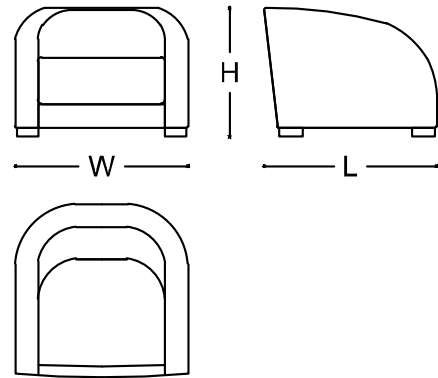

MADE IN ITALY.

DIMENSIONS

REGULAR:

82x87x67h cm - Inch 32.3x33.9x26.4h

LARGE:

90x90x67h cm - Inch 35.4x35.4x26.4h

SH: 39 cm - Inch 15.3

FINISHES