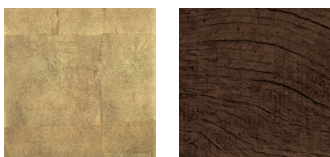

ARMANI / CASA

NELSON

Dining table

NELSON

DESCRIPTION

The distinctive feature of the Nelson range is the suspended rectangular top, which makes the whole structure look particularly light. Legs have a bridge shape with a rectangular section. Nelson is available in two different finishes: the first has a base structure in Antique Brown Oak and top/ legs in Antique Gold Leaf, while the second presents a luxurious Shiny Bronze Straw Marquetry top with an all-over pattern, matched with a matt Black Maple structure and methacrylate legs. Both versions are available with extensions (240 cm only).

MADE IN ITALY

DIMENSIONS

240 x 110 x 75 h cm - Inch 94.4 x 43.3 x 29,5 h

280 x 110 x 75 h cm - Inch 110 x 43.3 x 29,5 h*

*Gold leaf option only

EXTENDABLE VERSION

The extendable version features external extensions of 65 cm.

FINISHES

Fixed version

Antique Golden Leaf/
Antique Brown Oak

Shiny Bronze Straw Marquetry /
Bronze Mirror Methacrylate /
Black Maple

TECHNICAL INFORMATION

Legs and Traverses

Solid wood, depending on the version (*Quercus petraea*, *Acer genus*).