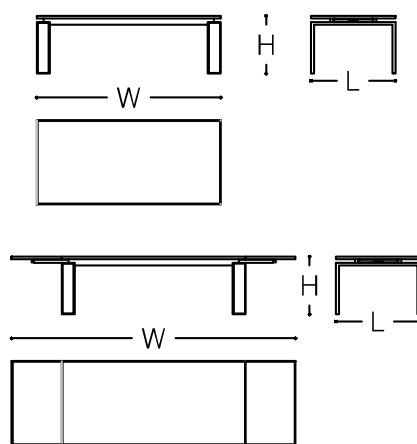

NELSON

DESCRIPTION

The distinctive feature of the Nelson range is the suspended rectangular top, which makes the whole structure look particularly light. Legs have a bridge shape with a rectangular section. Nelson is available in two different finishes: the first has a base structure in Antique Brown Oak and top/ legs in Antique Gold Leaf, while the second presents a luxurious Shiny Bronze Straw Marquetry top with an all-over pattern, matched with a matt Black Maple structure and methacrylate legs. Both versions are available with extensions (240 cm only).

MADE IN ITALY

DIMENSIONS

240 x 110 x 75 h cm - Inch 94.4 x 43.3 x 29,5 h

280 x 110 x 75 h cm - Inch 110 x 43.3 x 29,5 h*

*Gold leaf option only

EXTENDABLE VERSION

The extendable version features external extensions of 65 cm.

FINISHES

Fixed version

Antique Golden Leaf/
Antique Brown Oak

Shiny Bronze Straw Marquetry /
Bronze Mirror Methacrylate /
Black Maple