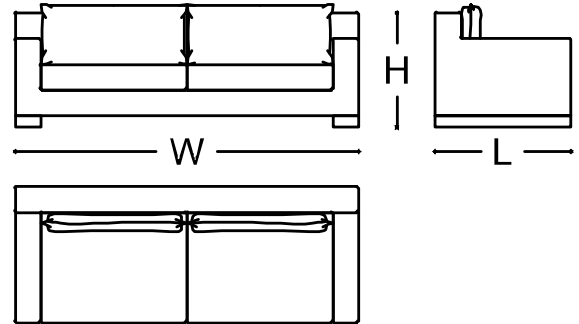

 ARMANI / CASA

LONDON

Sofa

LONDON

DESCRIPTION

Two or three-seat sofa with visible feet in Brushed Brown Oak. Base structure in wood and multy-density polyurethane foam, goose down cushions. in all suitable Armani/Casa Soft Touch Leathers in collection. Fabric covers are fully removable. The London range includes also an armchair and a footrest.

MADE IN ITALY.

DIMENSIONS

2 SEATS:
202x95x81h cm - Inch 79.5x37.4x31.9h

3 SEATS:
240x95x81h cm - Inch 94.5x37.4x31.9h

SH: 44 cm - Inch 17.3

FINISHES

Brushed Brown Oak

TECHNICAL INFORMATION