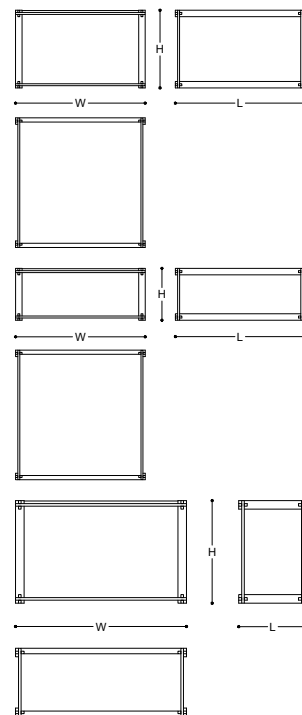

PLAY

Coffee Table

PLAY

DESCRIPTION

Play is a range of versatile coffee/side tables. As their name suggests, they have been conceived to give you the maximum flexibility: in fact, each structure can be placed using the side you want as base, and it can be completed by adding the top. Bases and top are sold separately, in order to leave the maximum freedom of choice. The structures are entirely made with solid Canaletto Walnut, featuring a special technique for the joints that does not require any metal part. The top is in Black Glass, obtained by painting a smoked tempered glass (thickness of less than 2 cm) on the lower side: the final effect gives the illusion of a shiny black lacquer.

MADE IN ITALY.

DIMENSIONS

100 x 100 x 60 h cm - Inch 39.3 x 39.3 x 23.6 h

100 x 100 x 40 h cm - Inch 39.3 x 39.3 x 15.7 h

100 x 40 x 60 h cm - Inch 39.3 x 15.7 x 23.6 h

FINISHES

Black Glass /
Canaletto Walnut