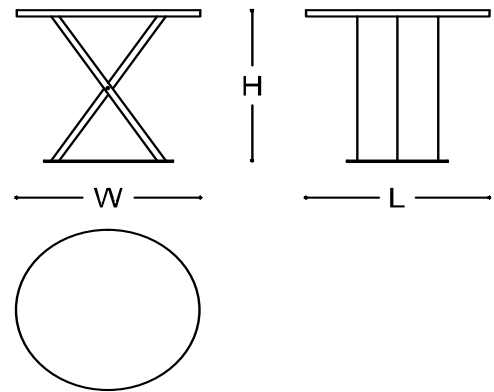

 ARMANI / CASA

BOCCHERINI

Coffee Table

BOCCHERINI

DESCRIPTION

Small round table with x-shaped legs and metal base.

MADE IN ITALY.

DIMENSIONS

Ø 64 x 61 h cm - Inch Ø 25.2 x 24 h

FINISHES

Brushed Brown Oak /
Bronzed Brass

Shiny Santos Rosewood /
Satin Black Nickel

TECHNICAL INFORMATION

Top and Legs

Multi-layer panel veneered with wood, depending on the version (*Quercus Petraea*, *Machaerium scleroxylon*).